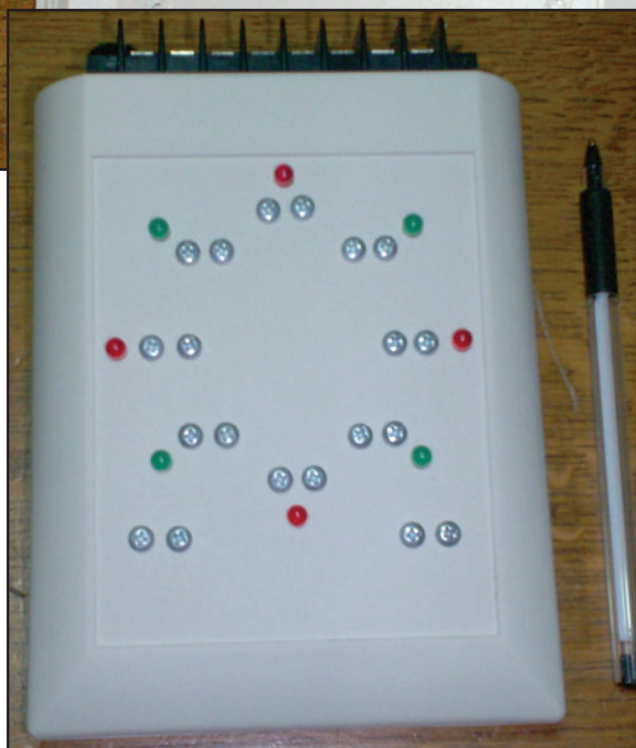

Digging Deeper...

The LA4HIA Version of the ON4WW Ultimate Beverage Switchbox

↑ Photo F— Inside the LA4HIA switchbox.

The following is a supplement to the article, "The ON4WW Ultimate Beverage Switchbox," by Luc Smet, ON5UK, in the July 2012 issue of CQ magazine. Copyright 2012 CQ Communications, Inc. - All rights reserved.

Rune Hansen, LA4HIA, requested a version of the ON4WW Beverage antenna switchbox to meet the needs of his station. Building it required some modifications to the parts and the circuit (described in the main article). Following are Photos F and G, showing different views of the LA4HIA version, as well as Figure 5, the schematic.

← Photo G— The LA4HIA version ready for use.

Fig. 5— Schematic of the LA4HIA version of the Beverage switchbox.

Digital Editions

Available on all magazines!

Viewable on your
PC, Mac, iPad, iPhone
and Androids
2.0 and higher