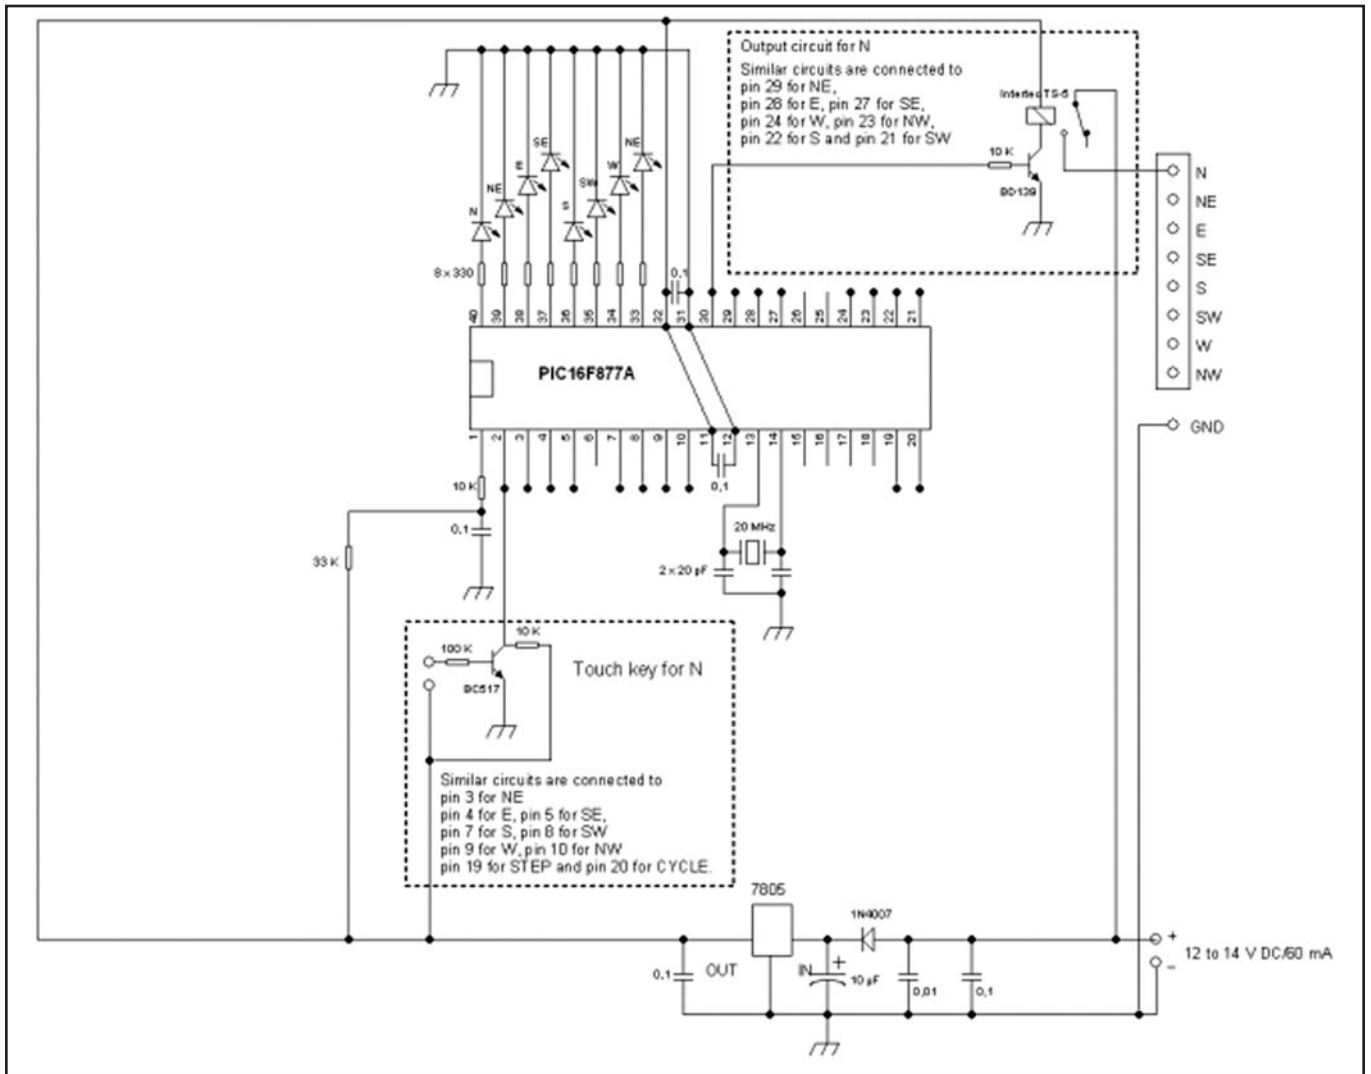

← Photo G— The LA4HIA version ready for use.

Fig. 5— Schematic of the LA4HIA version of the Beverage switchbox.

Digital Editions

Available on all magazines!

Viewable on your
PC, Mac, iPad, iPhone
and Androids
2.0 and higher