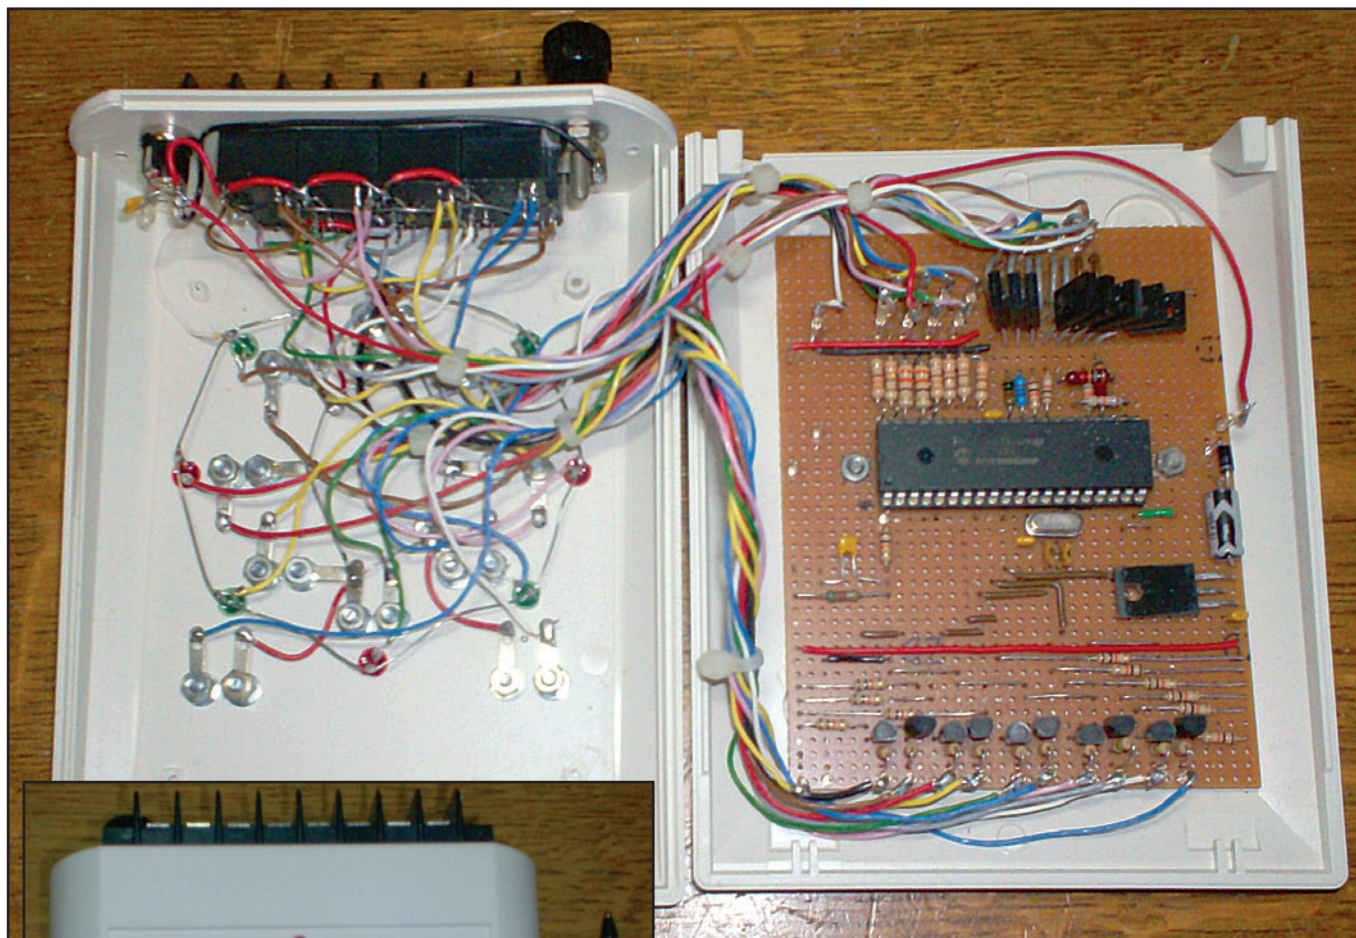

Digging Deeper...

The LA4HIA Version of the ON4WW Ultimate Beverage Switchbox

↑ Photo F— Inside the LA4HIA switchbox.

The following is a supplement to the article, "The ON4WW Ultimate Beverage Switchbox," by Luc Smet, ON5UK, in the July 2012 issue of CQ magazine. Copyright 2012 CQ Communications, Inc. - All rights reserved.

Rune Hansen, LA4HIA, requested a version of the ON4WW Beverage antenna switchbox to meet the needs of his station. Building it required some modifications to the parts and the circuit (described in the main article). Following are Photos F and G, showing different views of the LA4HIA version, as well as Figure 5, the schematic.

← Photo G— The LA4HIA version ready for use.

Fig. 5— Schematic of the LA4HIA version of the Beverage switchbox.

Digital Editions

Available on all magazines!

Viewable on your
PC, Mac, iPad, iPhone
and Androids
2.0 and higher